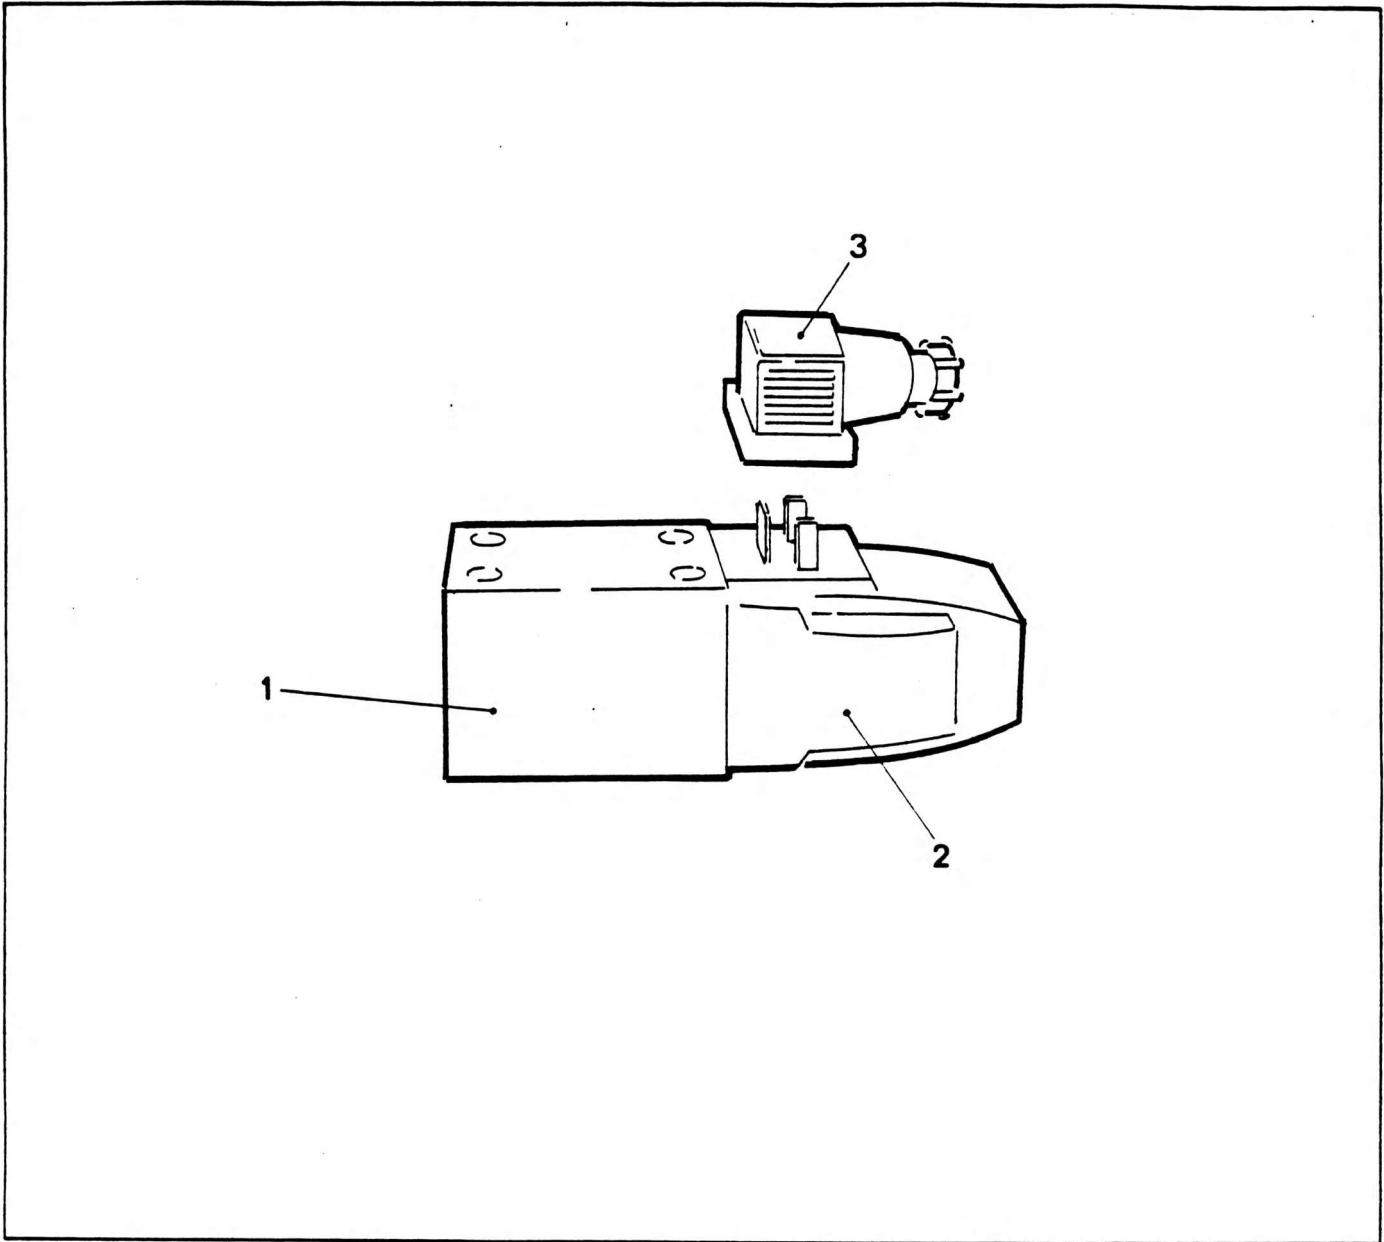

SOLENOID VALVE

NO.	PART NO.	QTY.	DESCRIPTION	NO.	PART NO.	QTY.	DESCRIPTION
-	8353988	1	Valve Assembly				
1 %	8391928	1	Seal Kit) Early				
2 %	8392452	1	Solenoid) Design				
3	8781132	1	Socket				
1 %	9-926-107414	1	Seal Kit) Later				
2 %	9-926-107413	1	Solenoid) Design				

% From approximately June 1989 this Valve had a design change .To ascertain correct parts fitted please quote the part number stamped on the solenoid.